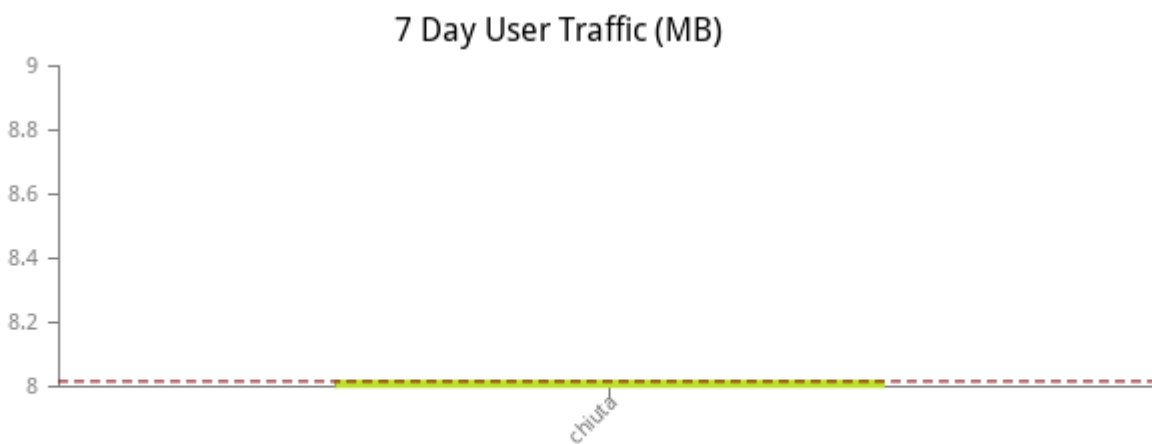

27	Firefox 62	34	0.12%
28	Chrome 50	32	0.11%
29	Chrome 61	30	0.10%
30	Chrome 58	29	0.10%

Top User Agents in 2017-09

#	Name	Hits

Top User Agents in 2017-08

#	Name	Hits

Top User Agents in 2017-07

#	Name	Hits

Top User Agents in 2017-06

#	Name	Hits

Traffic by User

This is a bit more special. It lists the authenticated users that created the most traffic on your site during the last 7 days:

7 Day User Traffic			
#	Name	Traffic	
1	chiuta	8 MB	100.00%

Show the top 10 users as a graph, the workday average is shown as a red line:

Changes

Last Updated Pages

Pages and medias